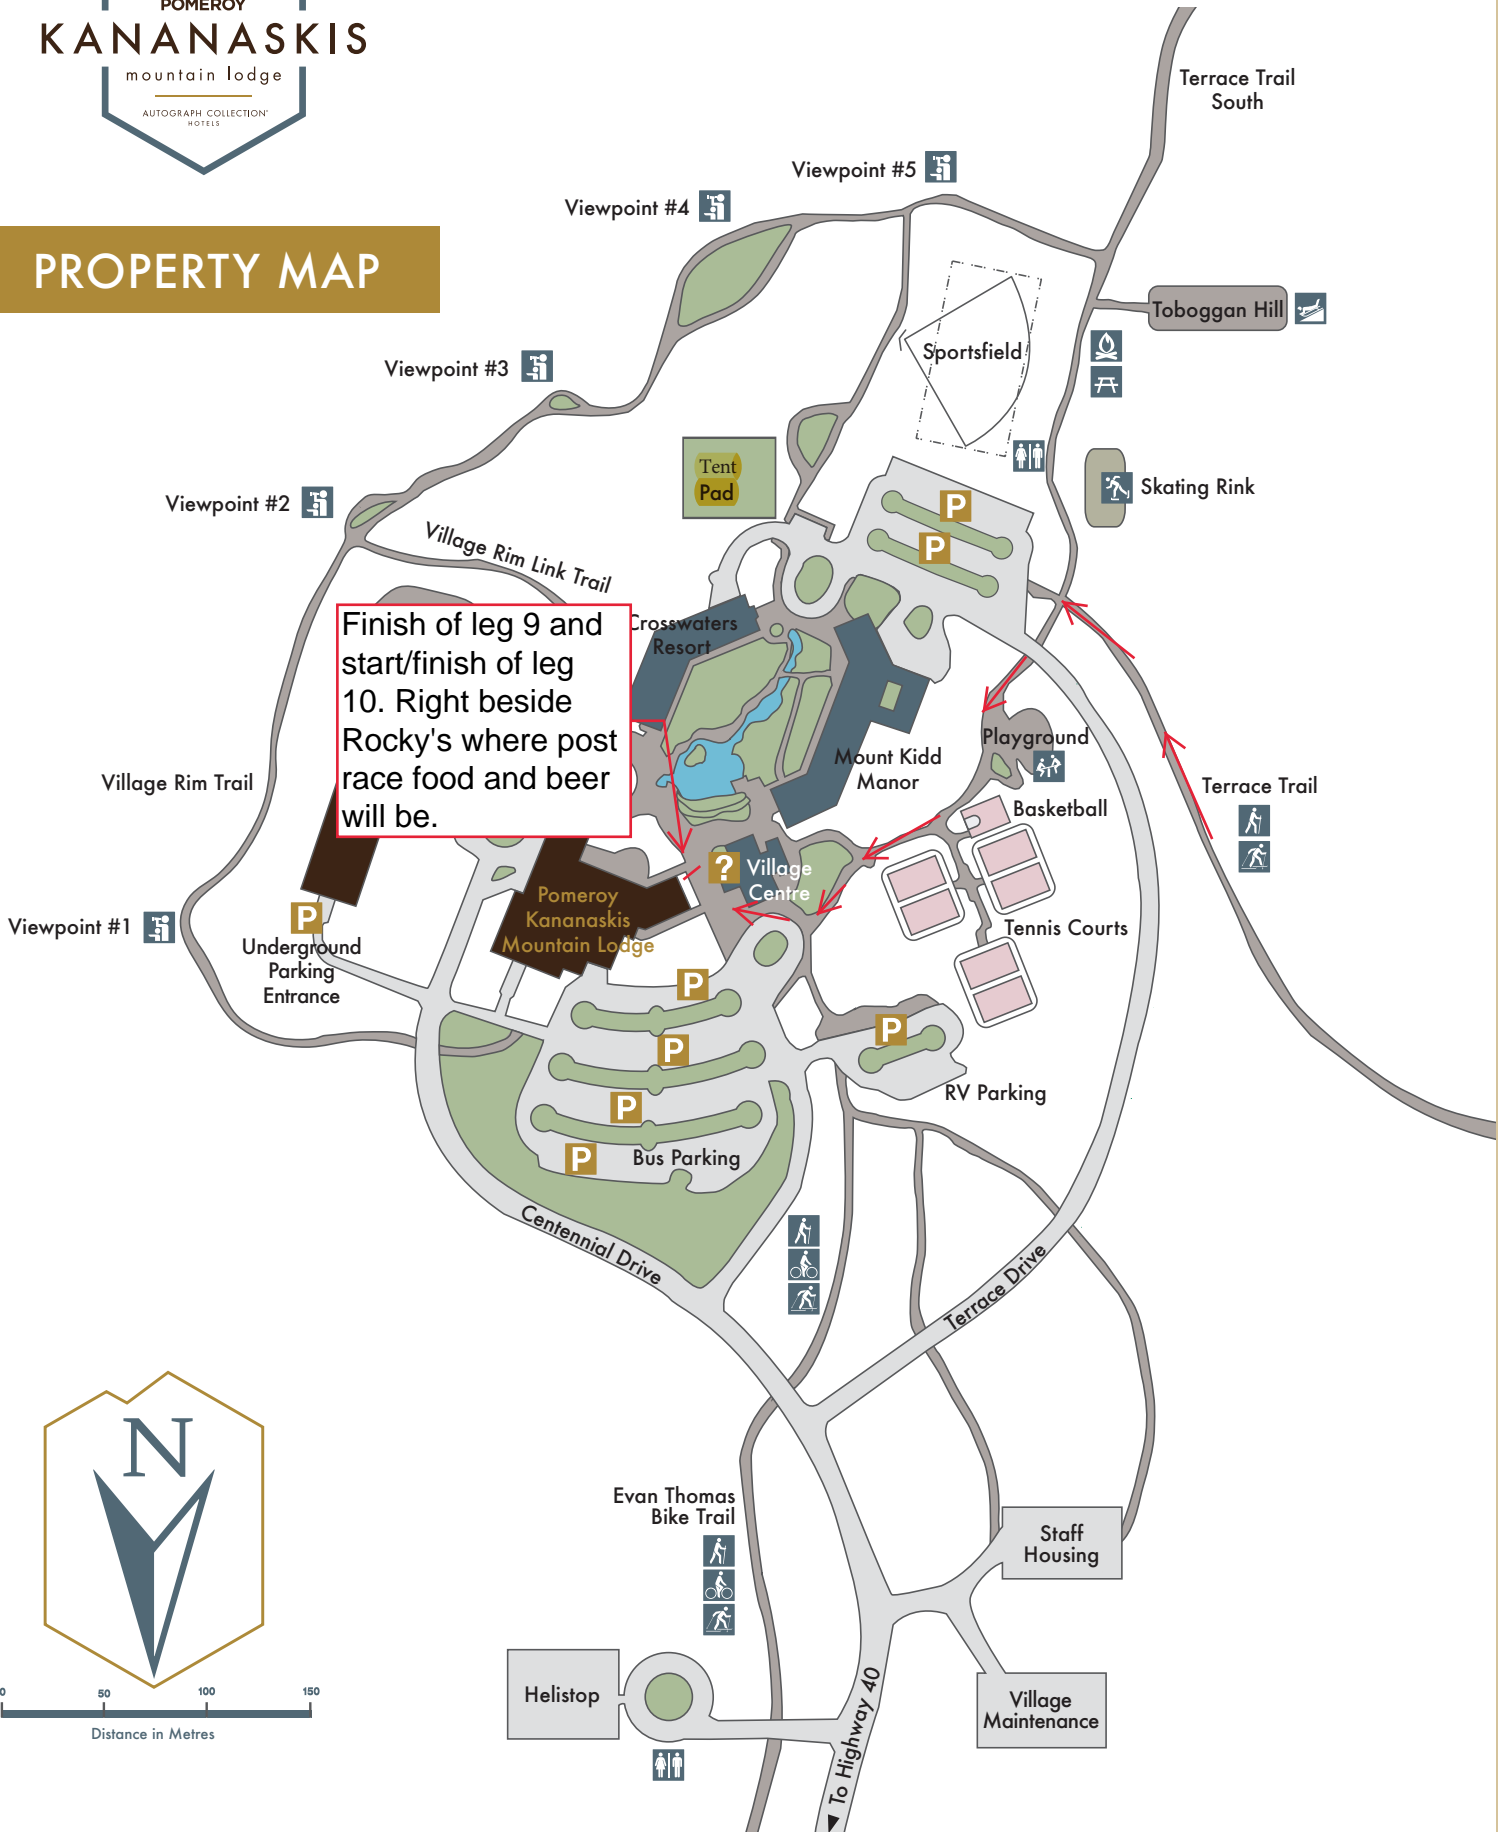

PROPERTY MAP

Finish of leg 9 and start/finish of leg 10. Right beside Rocky's where post race food and beer will be.