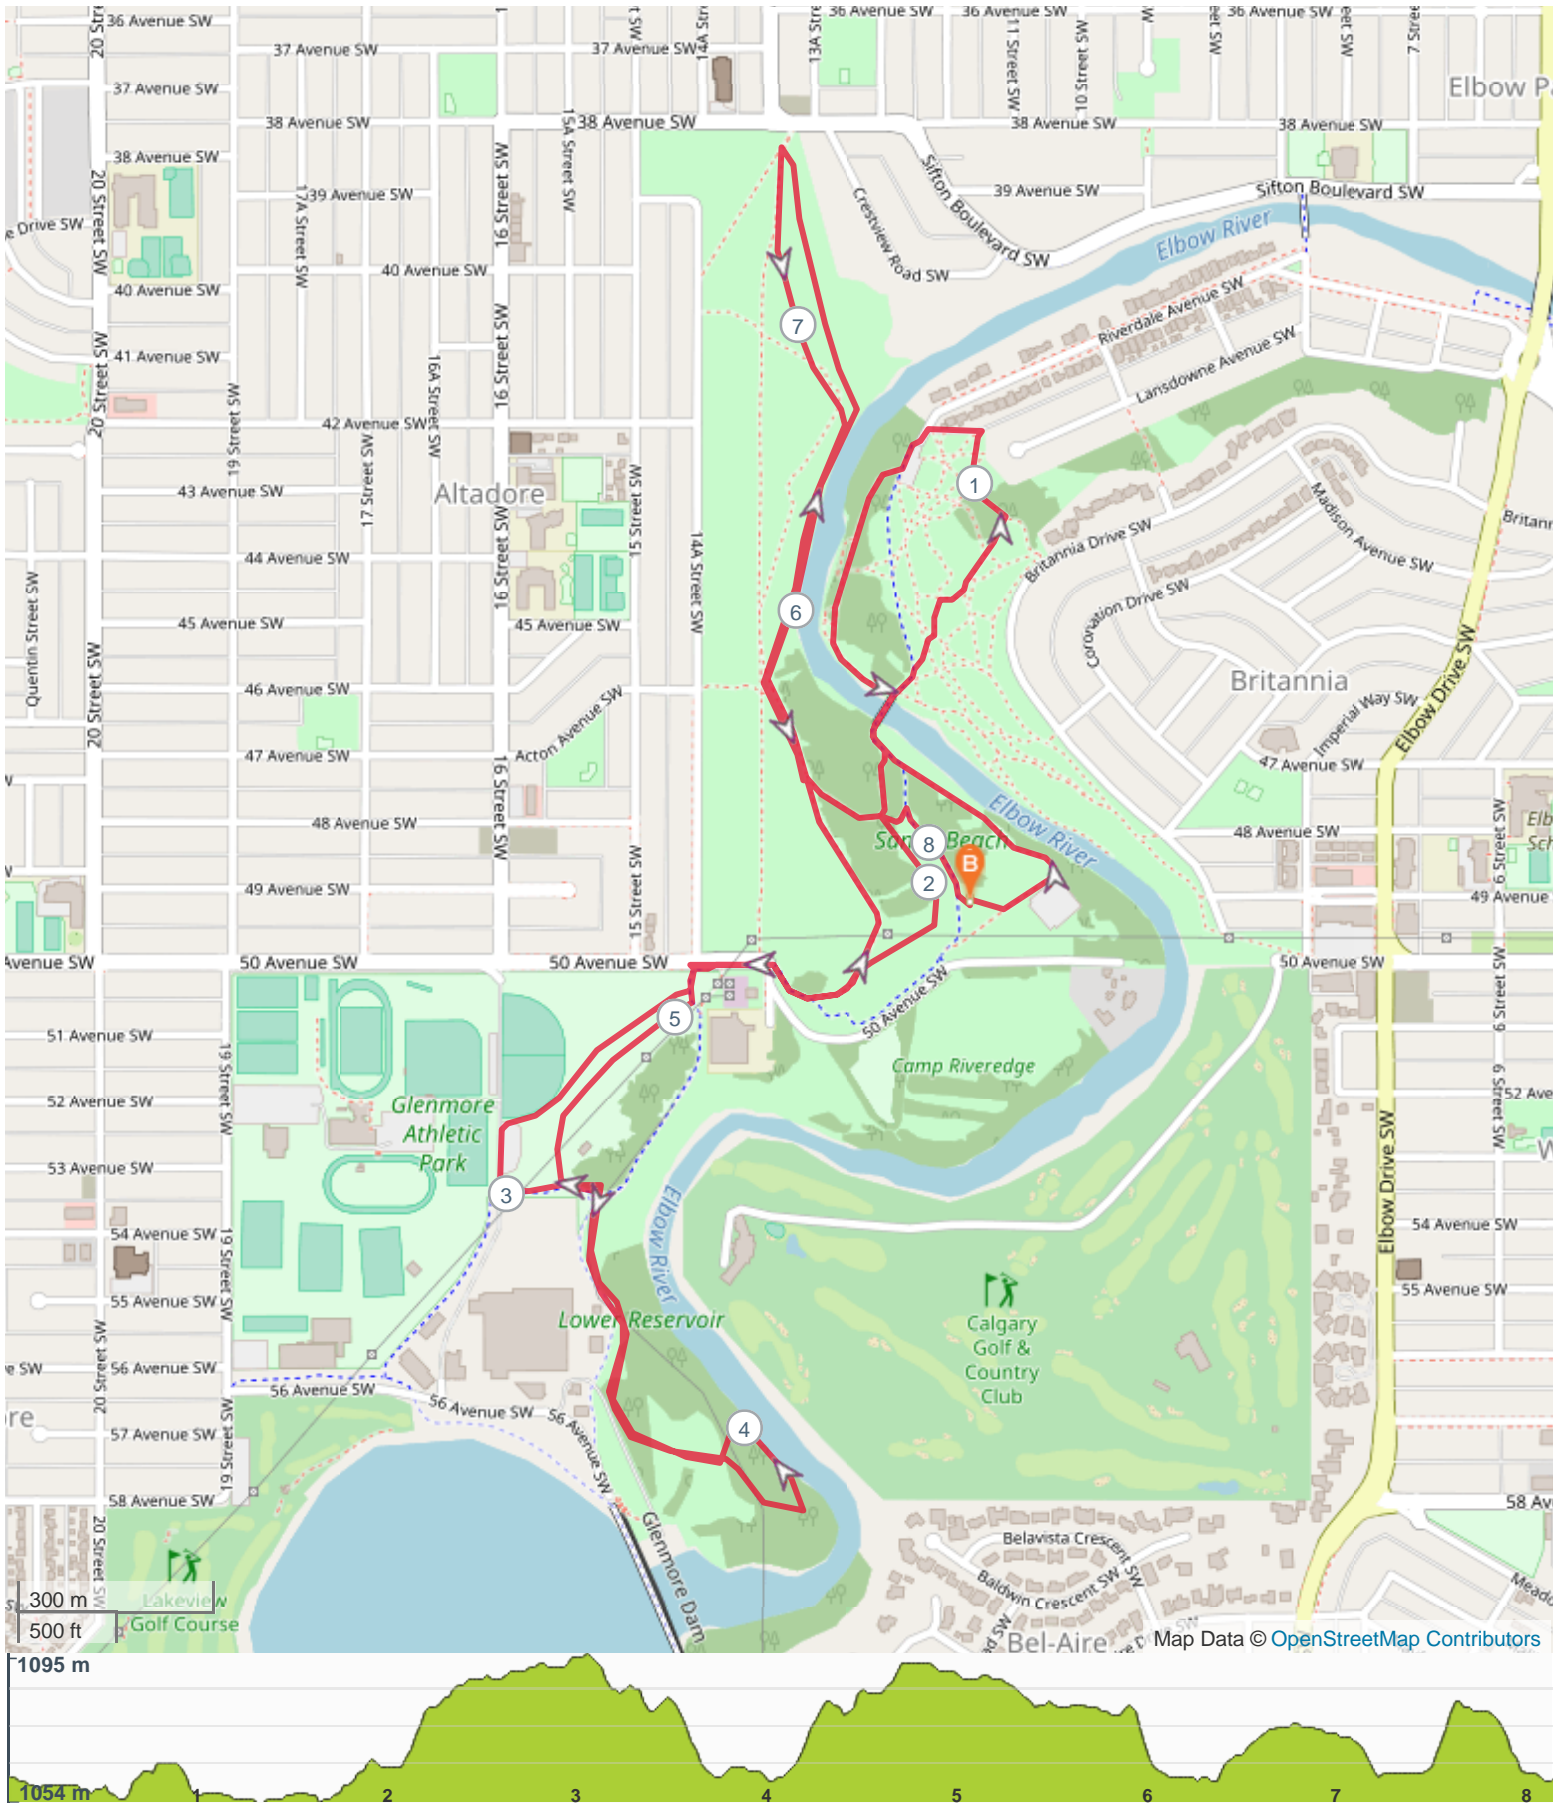

STT 8km

ROUTE DIRECTIONS

No	Km	Turn	Directions
1	0.146	←	Turn left
2	0.601		Keep left onto Elbow River Pathway
3	0.628		Keep right
4	0.668		Keep right
5	0.688	↖	Turn left
6	0.744	↗	Turn right
7	0.918	←	Turn left
8	0.986	↗	Turn right
9	1.080	↙	Turn sharp left
10	1.156	↖	Turn slight right
11	1.165	←	Turn left onto Riverdale Avenue SW
12	1.188		Keep right onto Elbow River Pathway
13	1.244	↗	Turn right
14	1.672	↘	Turn sharp right onto Elbow River Pathway
15	1.780	↗	Turn right
16	1.881	↖	Turn left
17	2.304	↗	Turn slight right onto Elbow River Pathway
18	2.467		Keep left
19	2.503	←	Turn left
20	5.089	↗	Turn left
21	5.101	←	Turn left
22	5.207	↗	Keep left
23	5.301	↖	Keep left
24	7.755	→	Turn sharp right
25	7.890	↗	Turn right
26	7.943	↘	Turn sharp right onto Elbow River Pathway
27	8.124		