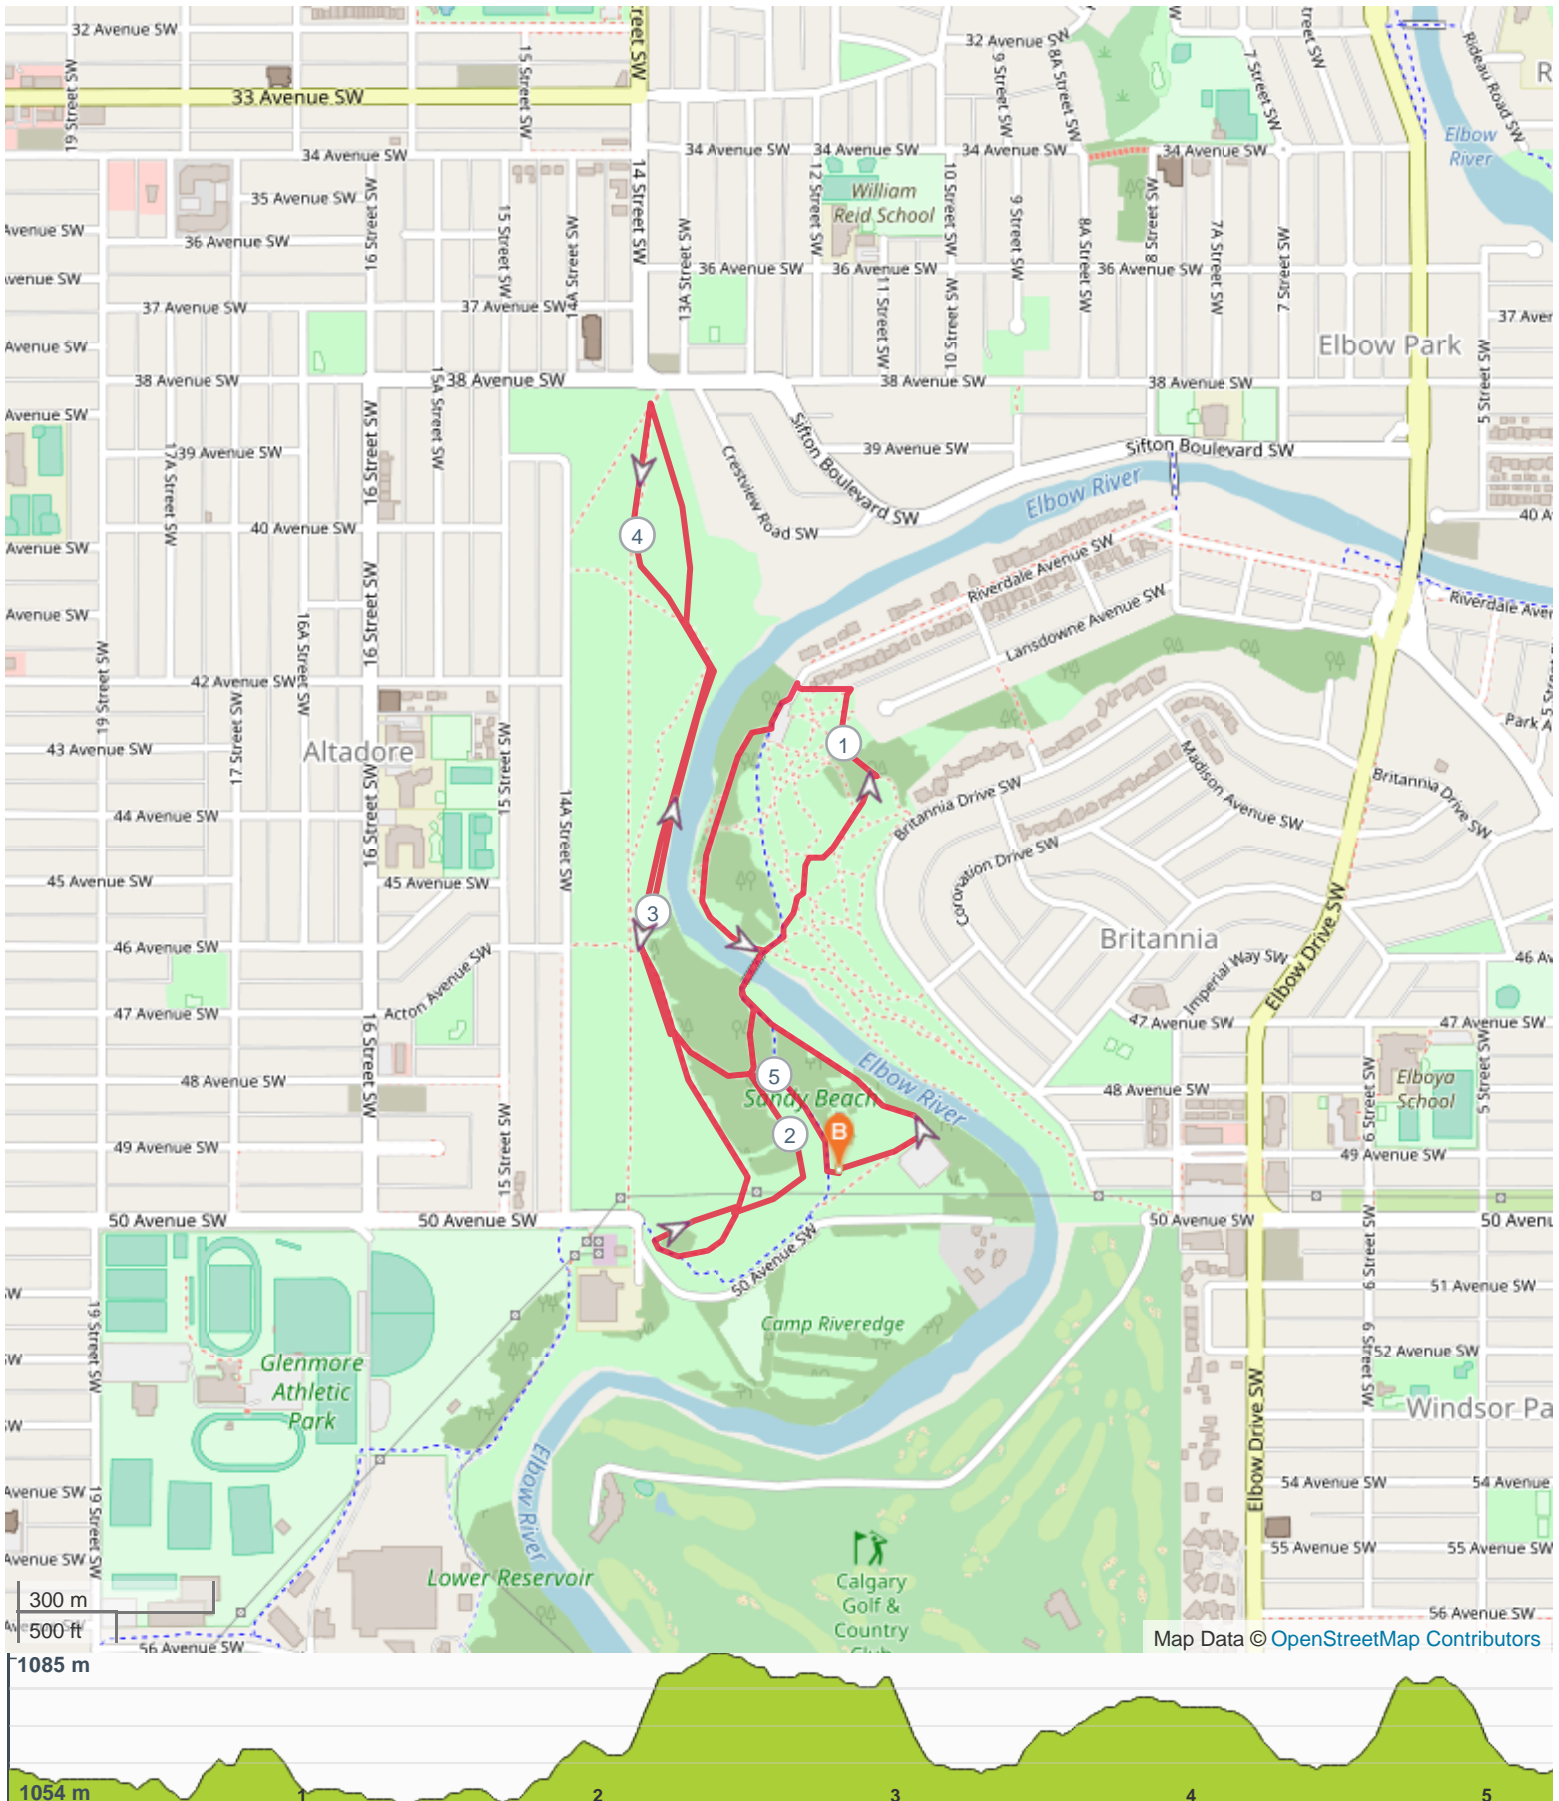

# STT 5 Km

## ROUTE DIRECTIONS

No	Km	Turn	Directions
1	0.141	←	Turn left
2	0.596		Keep right
3	0.610	↖	Turn left
4	0.627	↗	Turn right
5	0.667		Keep right
6	0.687	↖	Turn left
7	0.744	↗	Turn right
8	0.917	←	Turn sharp right
9	0.991	↗	Turn right
10	1.085	↙	Turn sharp left
11	1.161	↖	Turn slight right
12	1.170	↖	Turn right onto Riverdale Avenue SW
13	1.202		Keep right onto Elbow River Pathway
14	1.258	↗	Turn right
15	1.685	→	Turn sharp right onto Elbow River Pathway
16	1.793	↗	Turn right
17	1.894	↖	Turn slight right
18	2.321	↗	Turn slight right onto Elbow River Pathway
19	4.824	↗	Keep left
20	4.959	↗	Turn right
21	5.011	↘	Turn sharp right onto Elbow River Pathway
22	5.214		